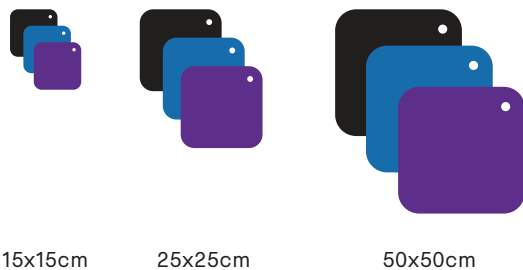

C-MOVE CORE

(SKU: C0400034)

Quality from the Core.
Optimized for speed & weight.

1. CONTAINS

- 1 x Movebag
 - 15x15cm Precision Reflectors (DIFF 1-3) + Neoprene Sleeves
 - 25x25cm Precision Reflectors (DIFF 1-3) + Neoprene Sleeves
 - 50x50cm Precision Reflectors (DIFF 1-3) + Neoprene Sleeves
 - 2x C-Wheel Receiver + 2x Safety Cable
 - 2x C-Wheel Spigot + 2x Safety Cable
 - 2x Rigging Wedge
 - 2x Safety Wedge
 - 1x C-Cleaning Cloth (2pcs inside)
 - 1x C-Sponge (2pcs inside)
 - 1x C-Pump Spray Bottle (2pcs inside)
- Weight in total: Only 13 kg / 28.66 lb

2. PRECISION REFLECTORS

- DIFF 1 ● Hard circular ray of light
- DIFF 2 ● Medium circular ray of spill light free diffused light
- DIFF 3 ● Soft circular ray of spill light free diffused light

Only 3% light loss, 100% color rendering.

3. GOOD TO KNOW

- All the most used reflectors in one kit.
- Big compartments for grip.
- Additional spare Safety and Rigging Wedges.
- Extra Cleaning Cloths, Sponges and Pump Spray Bottles.
- Enough space to grow:
7x7 (5pcs), 15x15 (2pcs), 25x25 (2pcs) & 50x50 (2pcs) Precision Reflectors.